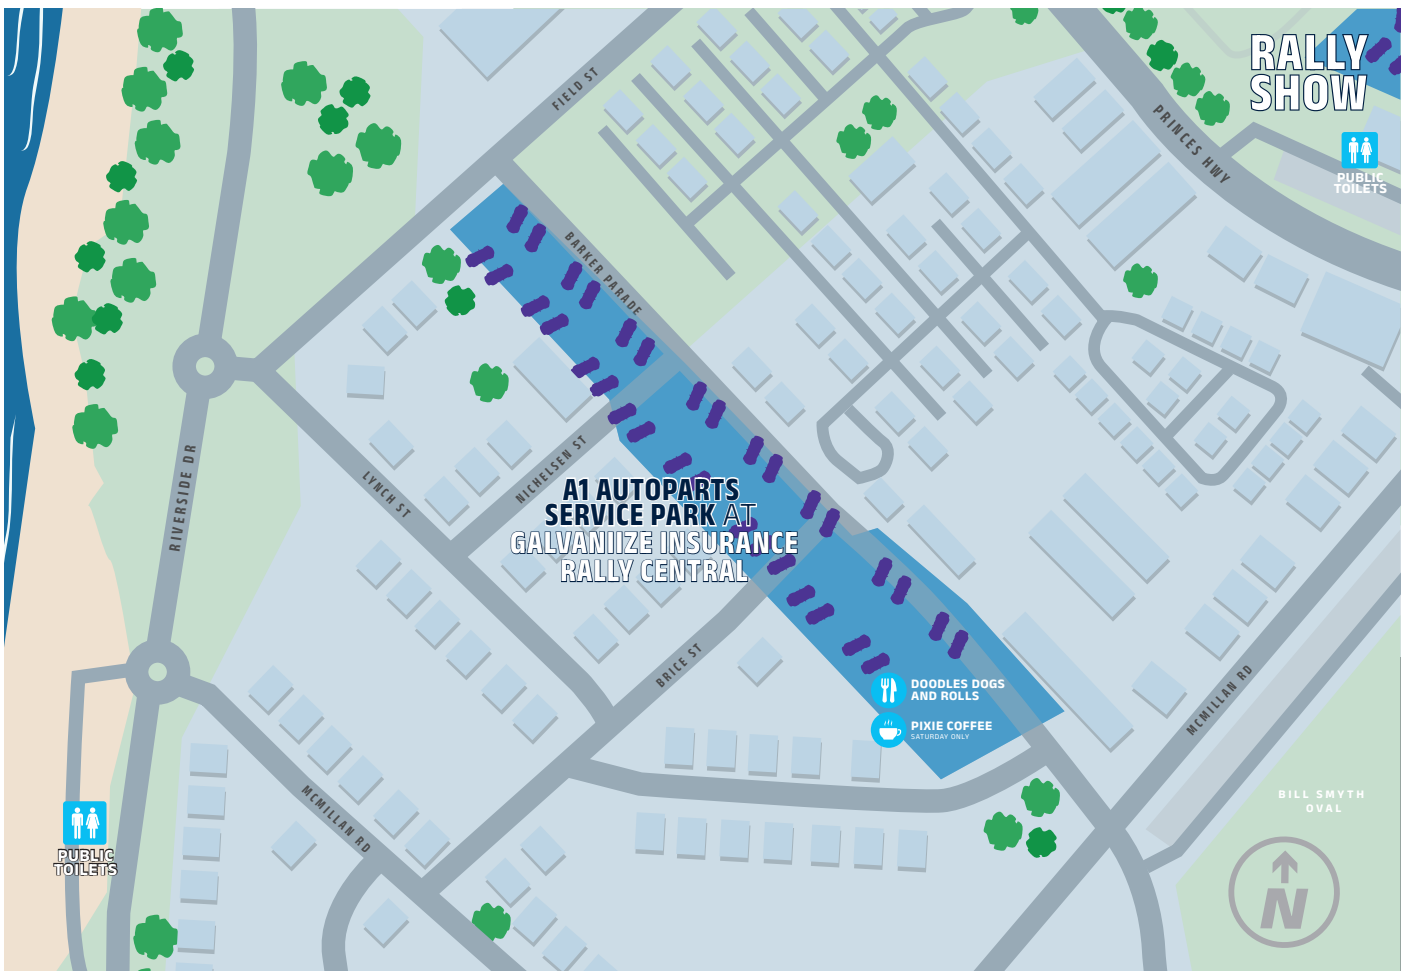

**Barker Parade,
Narooma.**

Parking available in surrounding streets.

[Google Maps directions](#)

TIMING

SATURDAY

7:00am Service Park open
11:12am Service A
2:32pm Service B

SUNDAY

7:00am Service Park open
10:19am Service D
1:48pm End of Day Service
2:30pm Podium

WESTERN BOUNDARY SPECTATOR POINT

SATURDAY

27 JUNE 2026

LOCATION

**Western Boundary Road,
 Turlinjah.**

Park on right-hand side of road only.

[Google Maps directions](#)

GPS location: -36.033612, 150.060315

COBRA ROAD SPECTATOR POINT

SUNDAY

28 JUNE 2026

LOCATION

*Cobra Road,
 Kianga.*

Park on right-hand side of road only.

[Google Maps directions](#)

GPS location: -36.180470, 150.020109