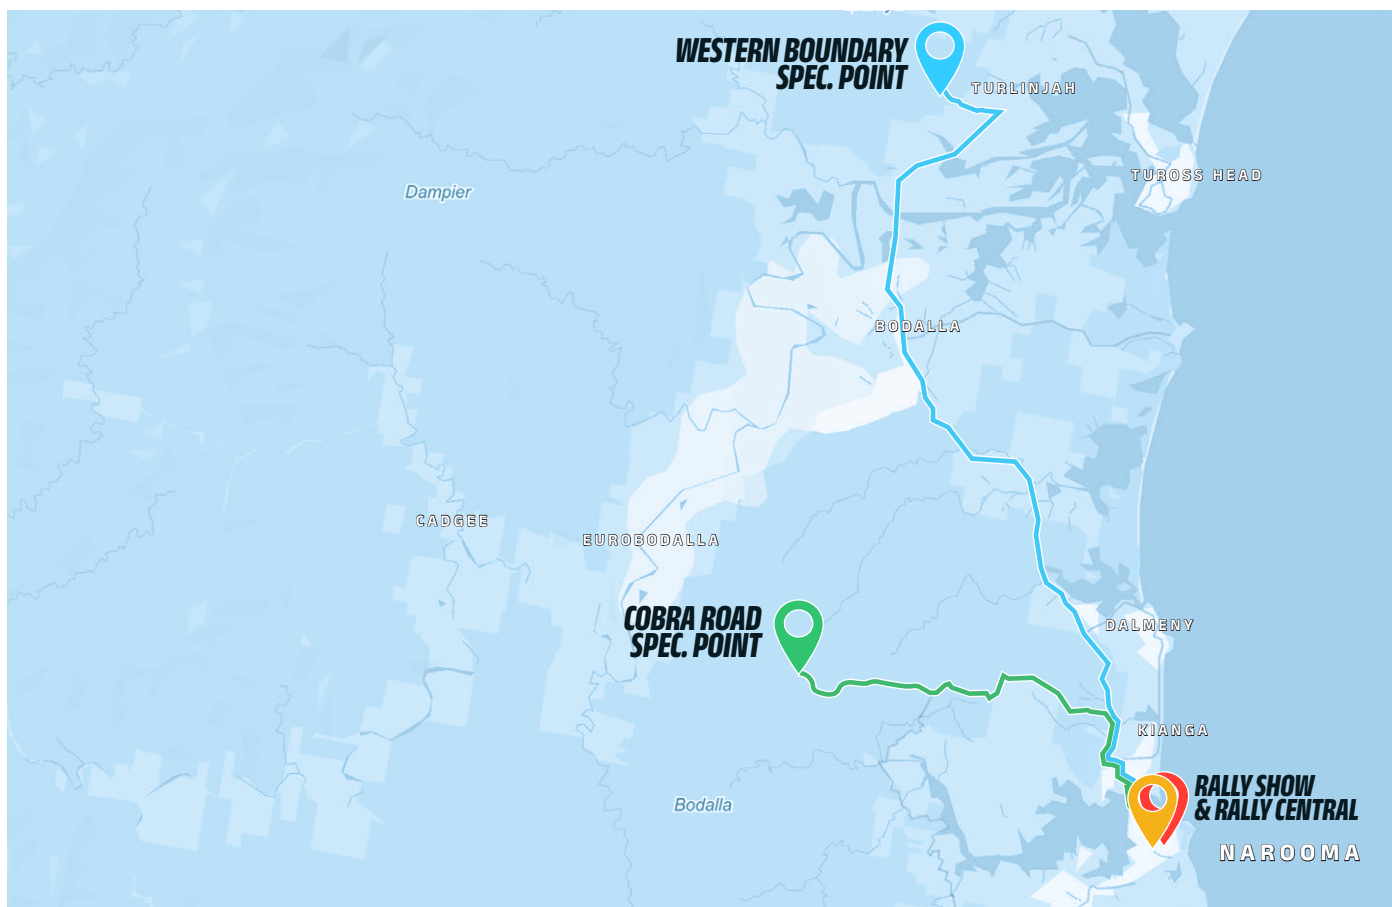

FRIDAY

RALLY SHOW

LOCATION

Nata Oval
 Bluewater Drive, Narooma.

TIMING

5:00pm Rally Show starts
7:00pm Rally Show concludes

Location

SATURDAY & SUNDAY

Location

SATURDAY

WESTERN BOUNDARY SPECTATOR POINT

LOCATION

Western Boundary Road,
 Turlinjah.

TIMING

9:00am SS2 1st car on stage
12:50pm SS5 1st car on stage

Location

SUNDAY

COBRA ROAD SPECTATOR POINT

LOCATION

Cobra Road,
 Kianga.

TIMING

9:50am SS9 1st car on stage
1:20pm SS12 1st car on stage

Location

**The Toyota Gazoo Racing Narooma
Forest Rally would like to extend our
thanks to our event partners**

COBRA ROAD SPECTATOR POINT

SUNDAY

28 JUNE 2026

LOCATION

*Cobra Road,
 Kianga.*

Park on right-hand side of road only.

[Google Maps directions](#)

GPS location: -36.180470, 150.020109