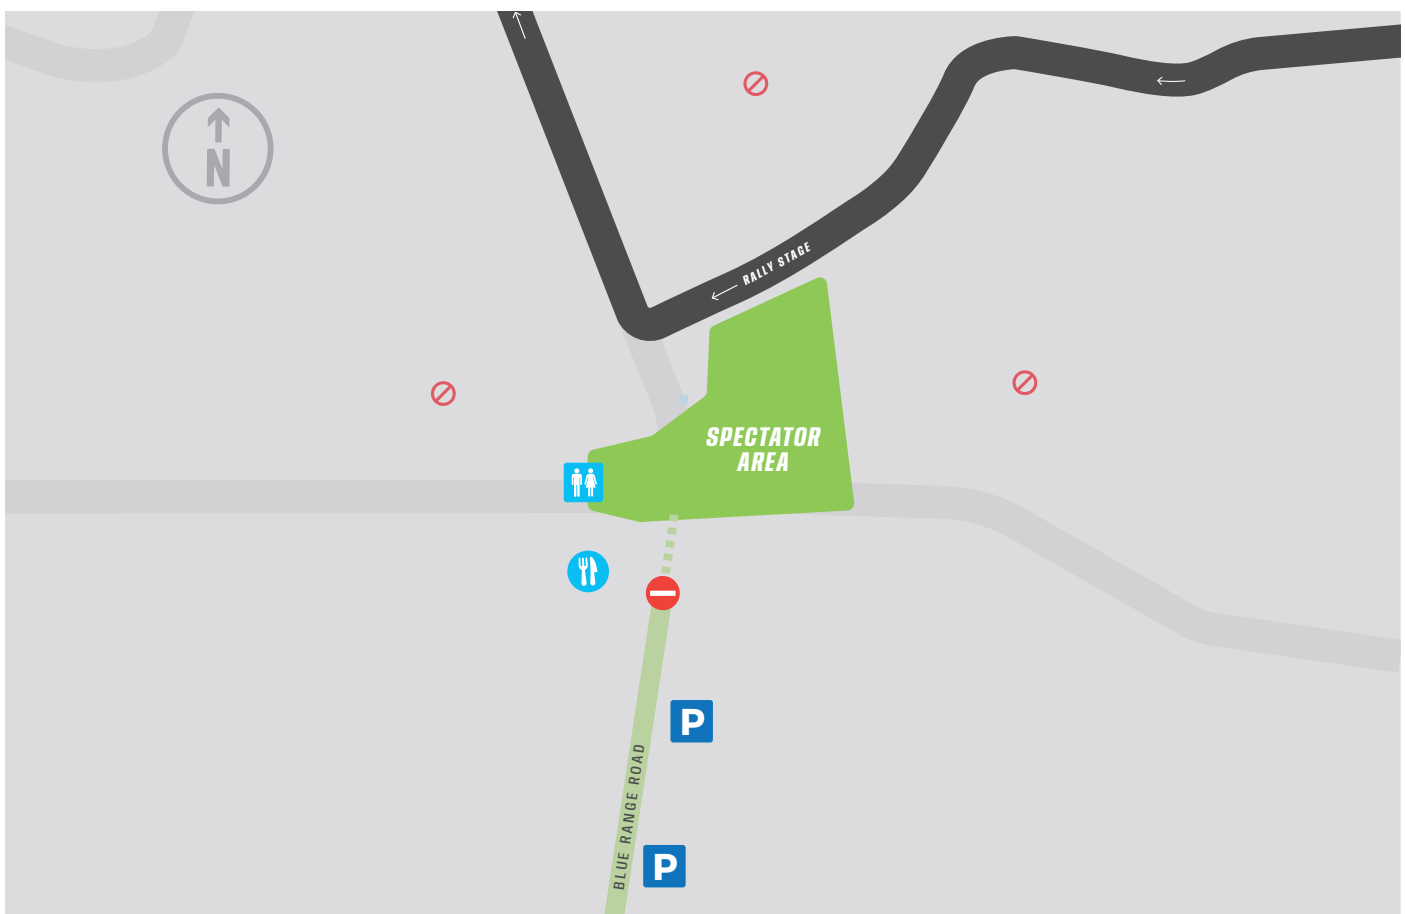

PARKING

There is limited parking close to the spectator point. Recommended parking on **Paddys River Road**.

Please be courteous and do not block other vehicles when parking.

Do not park in local resident's driveways.

- RALLY STAGE
- SPECTATOR AREA
- SPECTATOR ROUTE
- SPECTATOR PARKING
- NO-GO AREA

SPECTATOR POINT

SATURDAY

SPECTATOR FACILITIES
SUPPORTED BY

BLUE RANGE

**BLUE RANGE ROAD,
COREE**

22 MARCH 2025

TIMING

Cars on stage (am) **10:30am**
Cars on stage (pm) **3:15pm**

Google Maps directions

GPS location: 35° 18.062'S 148° 52.505'E

Register for free tickets here

PARKING

Parking available on the side of the road leading to the site.

Google Maps directions

GPS location: 35° 17.673'S 149° 17.020'E

Register for free tickets here

PARKING

Ample parking is available at the spectator point.

Please be courteous and do not block other vehicles when parking.