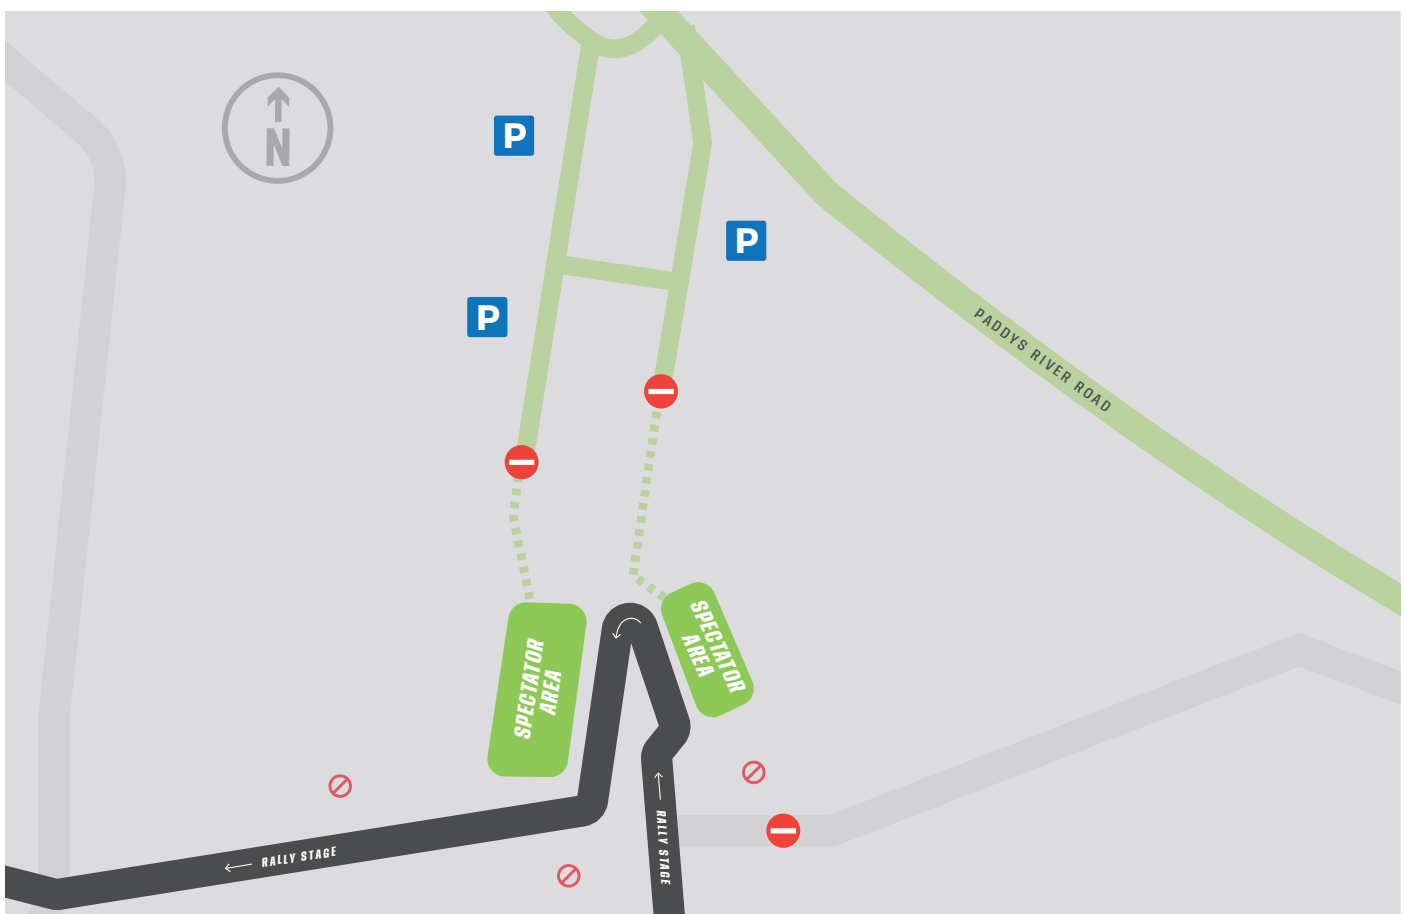

[Google Maps directions](#)

TIMING

Saturday	
Service 1	11:30am
End of day service	4:20pm
Sunday	
Service 1	11:30am
Rally finish	4:50pm
Podium presentations	5:30pm

SPECTATOR POINT

SATURDAY

SPECTATOR FACILITIES
SUPPORTED BY

COTTAGE 5 PADDYS RIVER ROAD,
PADDYS RIVER

22 MARCH 2025

TIMING

Cars on stage (am) **9:50am**
Cars on stage (pm) **2:40pm**

Google Maps directions

GPS location: 35° 21.090'S 148° 55.931'E

Register for free tickets here

Cars on stage (am) **10:30am**
Cars on stage (pm) **3:15pm**

Google Maps directions

GPS location: 35° 18.062'S 148° 52.505'E

Register for free tickets here

PARKING

Parking available on the side of the road leading to the site.