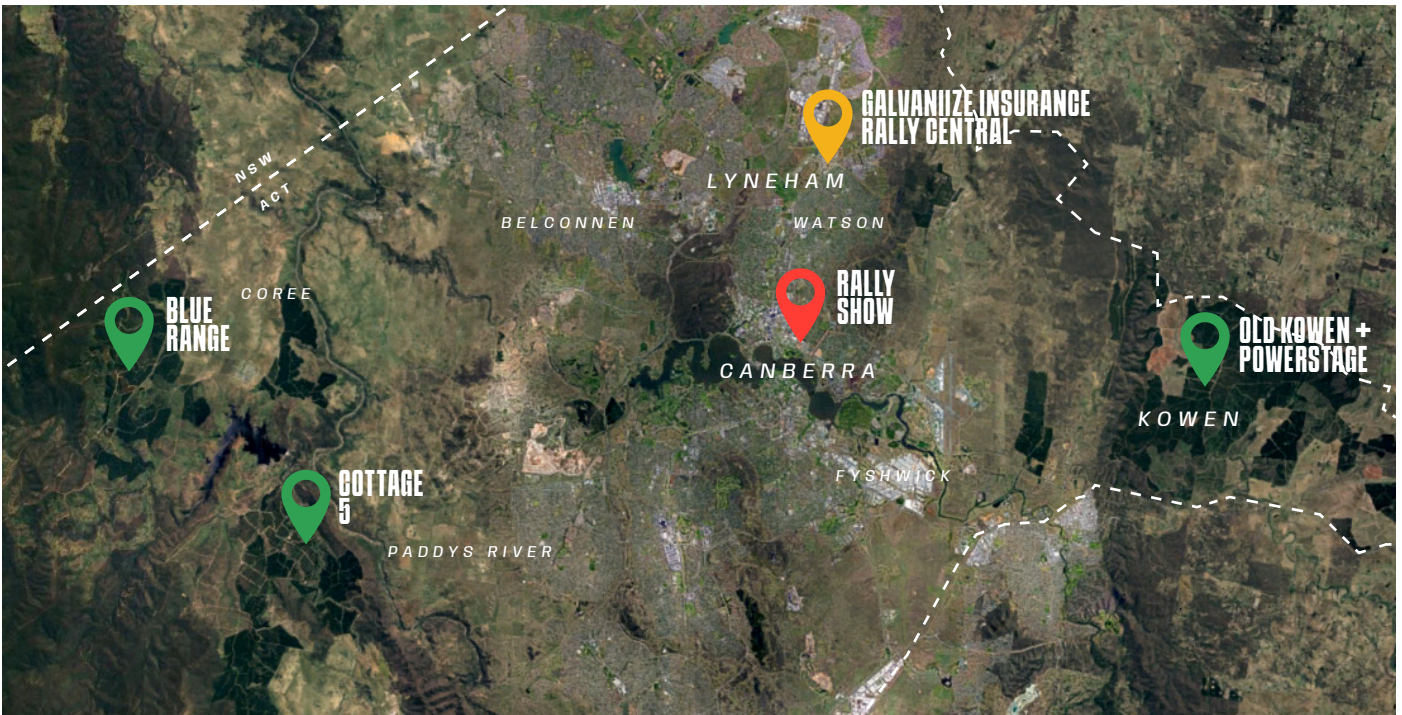

RALLY SHOW

FRIDAY

Location: Bunda Street at Scotts Crossing, Canberra
Time: 5:00pm - 7:00pm

Location

Free Tickets

RALLY CENTRAL

Location: Exhibition Park in Canberra (EPIC)

SATURDAY

Location

Free Tickets

BLUE RANGE SPECTATOR POINT

SATURDAY

Location: Blue Range Road, Coree

Cars on stage: 10:30am
Cars on stage: 3:15pm

Location

Free Tickets

Cars on stage (am) **10:30am**
Cars on stage (pm) **3:15pm**

Google Maps directions

GPS location: 35° 18.062'S 148° 52.505'E

Register for free tickets here

PARKING

Parking available on the side of the road leading to the site.

Google Maps directions

GPS location: 35° 17.673'S 149° 17.020'E

Register for free tickets here

PARKING

Ample parking is available at the spectator point.

Please be courteous and do not block other vehicles when parking.