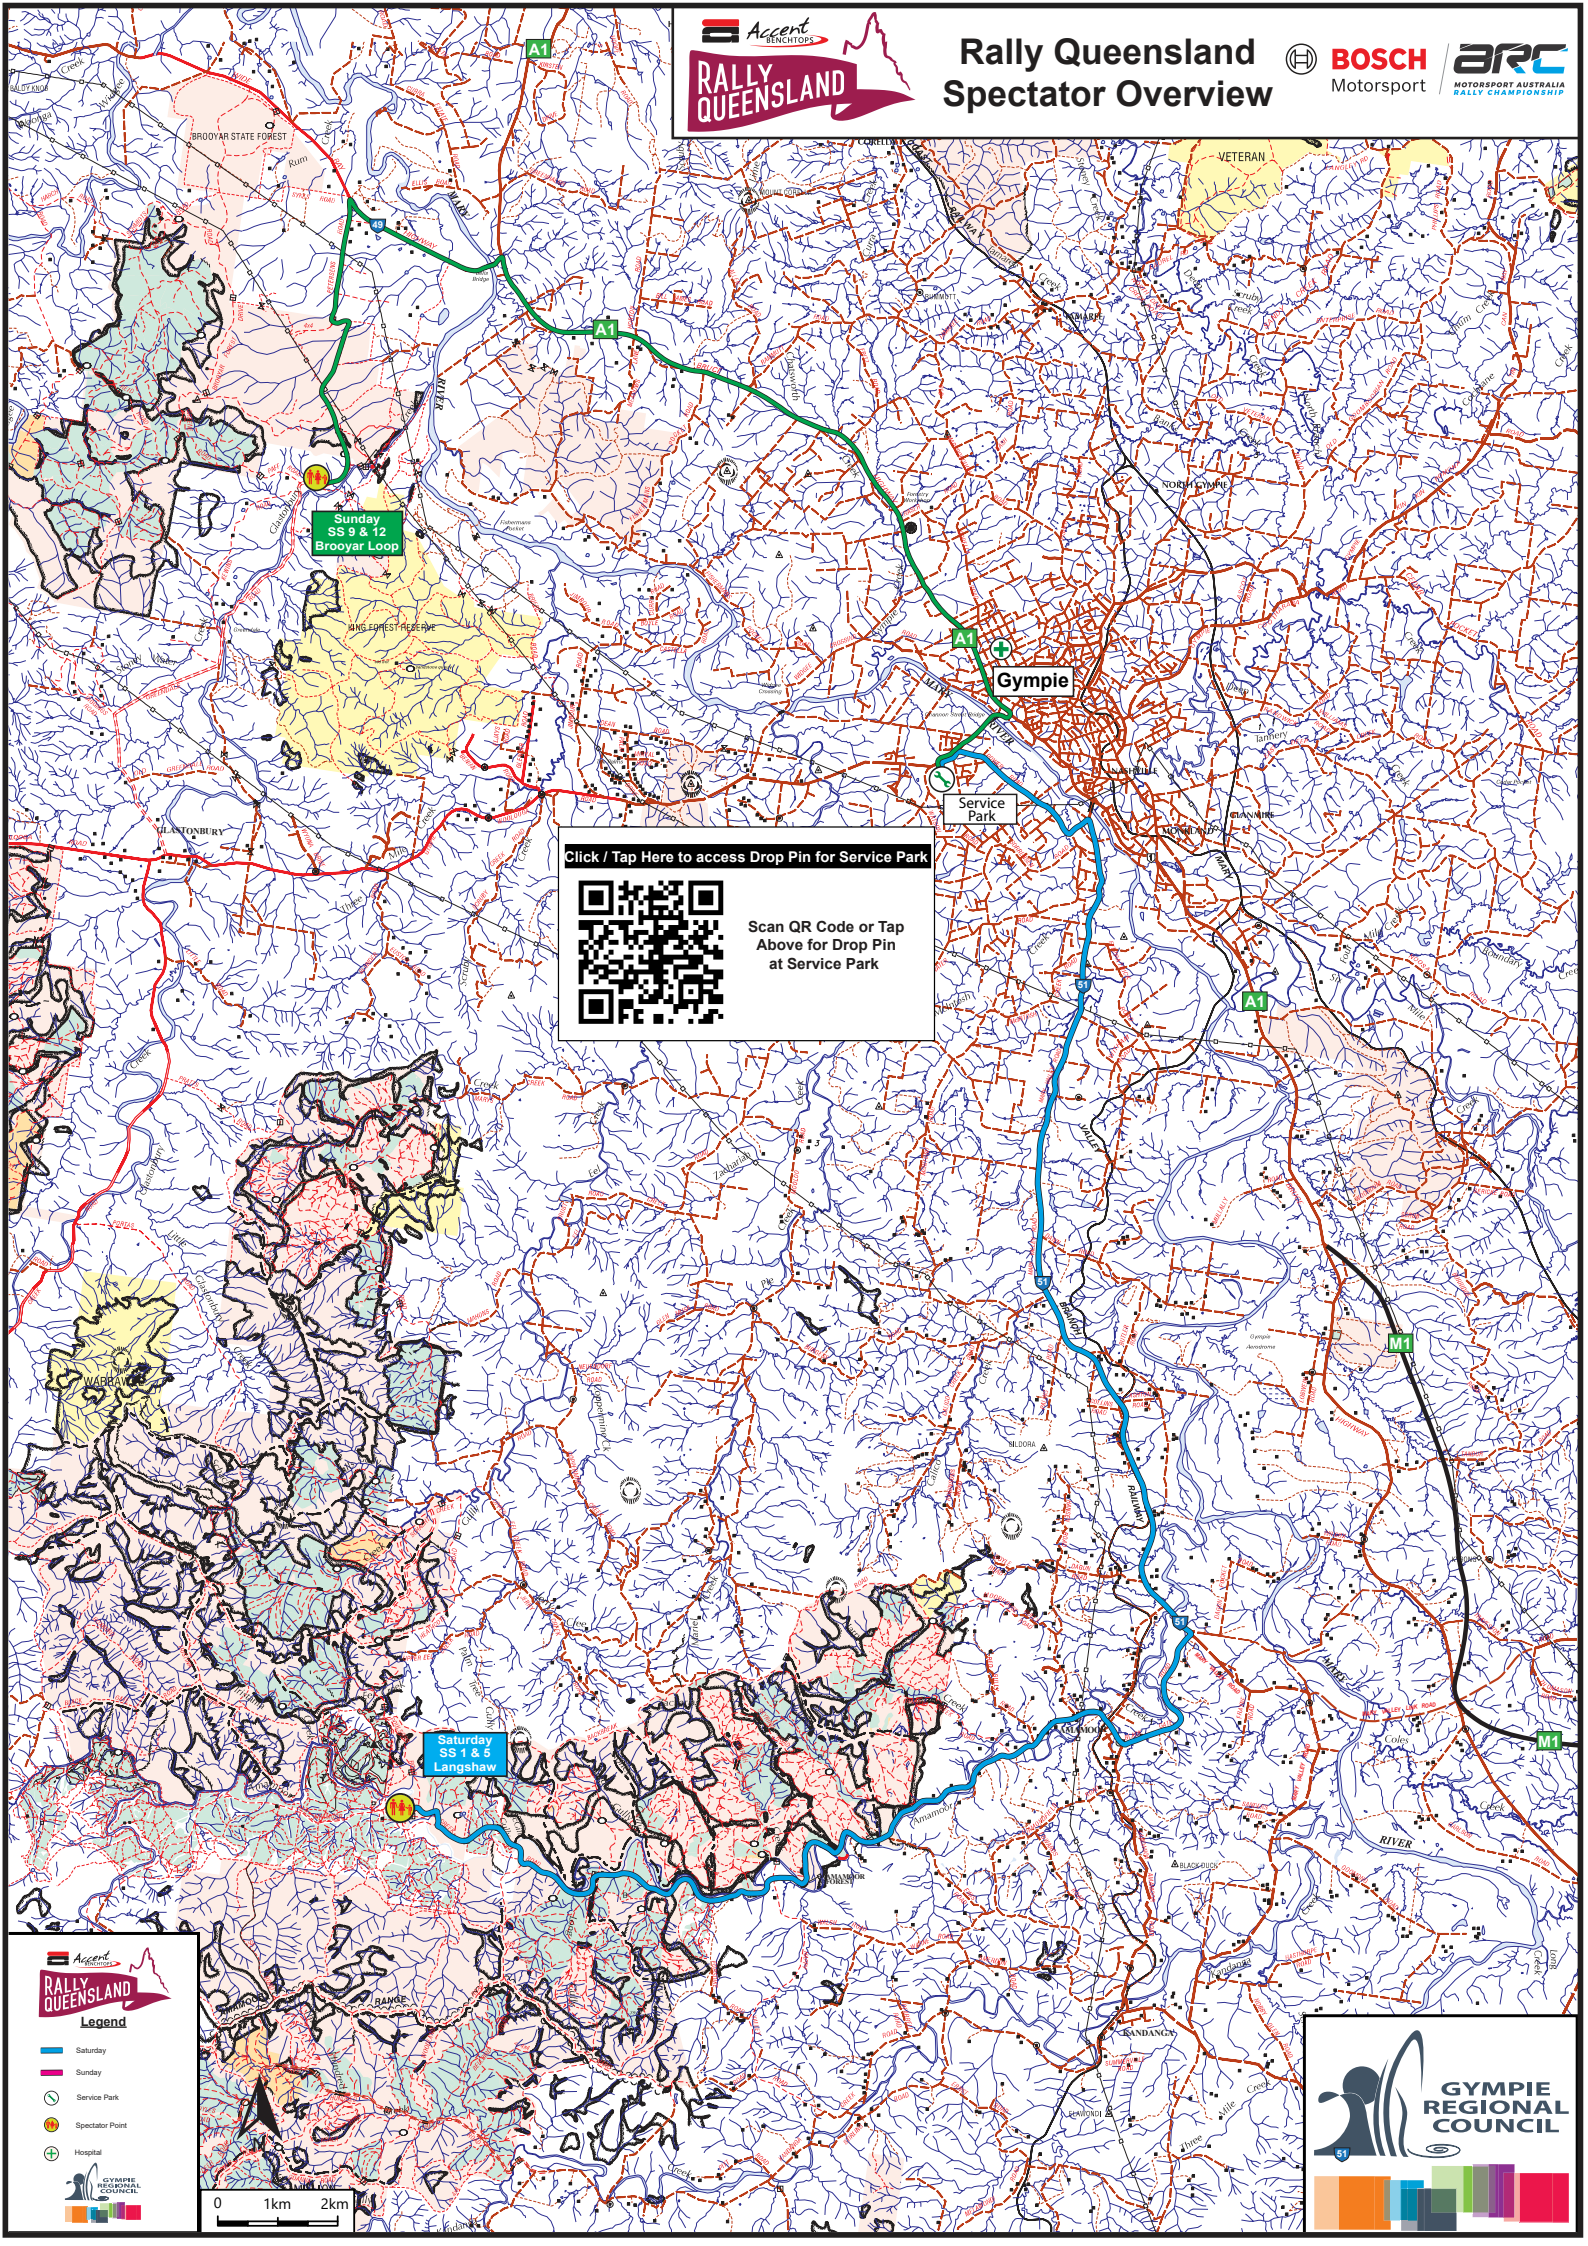

**Sunday**  
SS 9 & 12  
Brooyar Loop

**Saturday**  
SS 1 & 5  
Langshaw

Click / Tap Here to access Drop Pin for Service Park

Scan QR Code or Tap Above for Drop Pin at Service Park

**Legend**

- Saturday
- Sunday
- Service Park
- Spectator Point
- Hospital

# SPECTATOR POINT: LANGSHAW STAGE - MUSTER SITE

LOCATION

SATURDAY JUNE 29  
AMAMOOOR CK RD, AMAMOOOR

FIRST CAR, LOOP 1:  
DUE 8:45

FIRST CAR, LOOP 2:  
DUE 13:00

**DO NOT FOLLOW GOOGLE MAPS**  
Please follow written instructions.

# SPECTATOR POINT: BROOYAR LOOP

LOCATION

SUNDAY 30 JUNE  
GREENDALE RD, GLASTONBURY

FIRST CAR, LOOP 1:  
DUE 8:55

FIRST CAR, LOOP 2:  
DUE 13:00

**DO NOT FOLLOW GOOGLE MAPS**  
Please follow written instructions.

Legend

- Refueling
- Fuel Store
- Travel Direction

- Toilets & Showers
- Food
- VIP & Officials Parking

SCALE = 40m